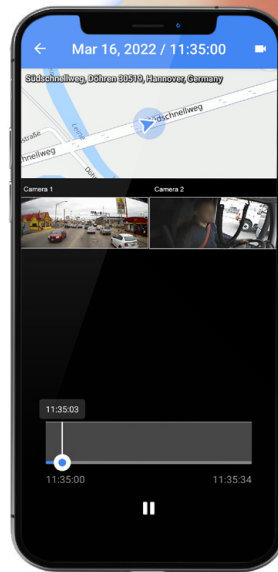

WHY USE THE WIALON VIDEO MODULE?

- The next level in fleet tracking and management
- Available in the mobile app
- Intuitive interface
- Compatible with multiple MDVR models
- A convenient billing system with 24/7 access to traffic and storage data
- Based on practical experience of fleet owners