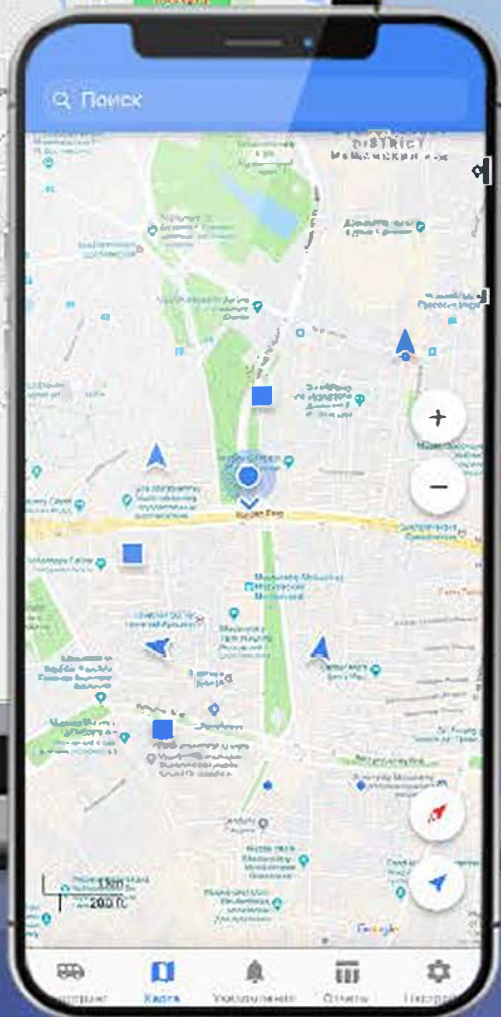

Video monitoring

WIALON VIDEO MODULE

Gain full visibility into your fleet with the Wialon video module. Learn what happened during an accident, provide insurance companies and customers with proof in case of disputes, control your drivers and cargos, and more.

The module is part of Wialon, the GPS tracking platform, works with 90+ MDVR models (the list keeps expanding) and is now available for the Wialon mobile app users.

KEY FEATURES

WATCH VIDEOS FROM SEVERAL CAMERAS

Watch live streams or recordings from several vehicle cameras simultaneously to gain a complete view of what's going on with your vehicle. You can also save these videos in a single file.

A MAP NEXT TO THE VIDEO PLAYER

Südschnellweg, Döhren 30519, Hannover, Germany

Camera 1

Camera 2

11:35:03

11:35:00

11:35:34