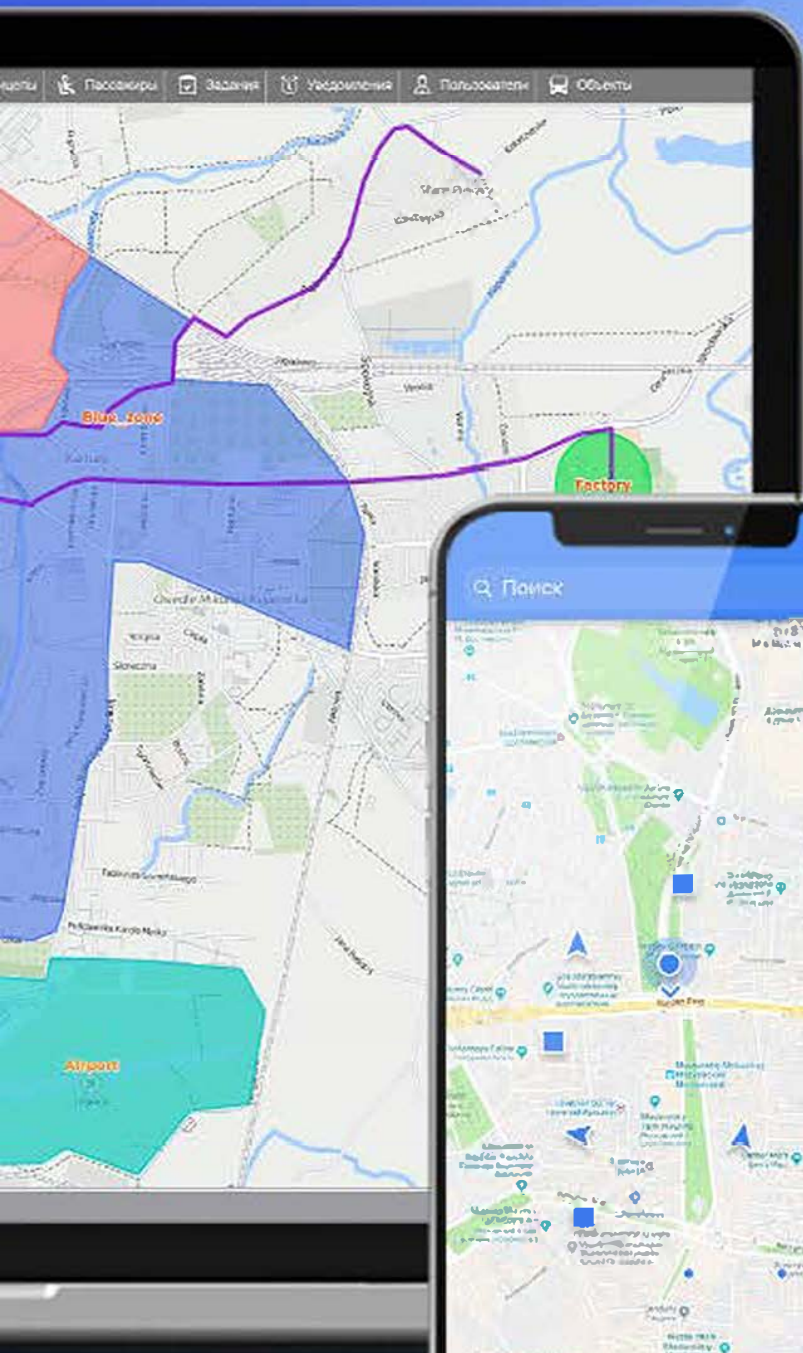

Video monitoring

WIALON VIDEO MODULE

Gain full visibility into your fleet with the Wialon video module. Learn what happened during an accident, provide insurance companies and customers with proof in case of disputes, control your drivers and cargos, and more.

The module is part of Wialon, the GPS tracking platform, works with 90+ MDVR models (the list keeps expanding) and is now available for the Wialon mobile app users.

KEY FEATURES

WATCH VIDEOS FROM SEVERAL CAMERAS

Watch live streams or recordings from several vehicle cameras simultaneously to gain a complete view of what's going on with your vehicle. You can also save these videos in a single file.

A MAP NEXT TO THE VIDEO PLAYER

CONVENIENT WORK WITH VIDEO FILES

Find videos using filters (by date, name, and notification type) and tag files as important to save them for a longer time.

VIDEO MARKERS ON THE MAP

Saved video files are displayed on the map as markers. It allows you to immediately learn where the recording was made. It also saves time when looking for the right file.